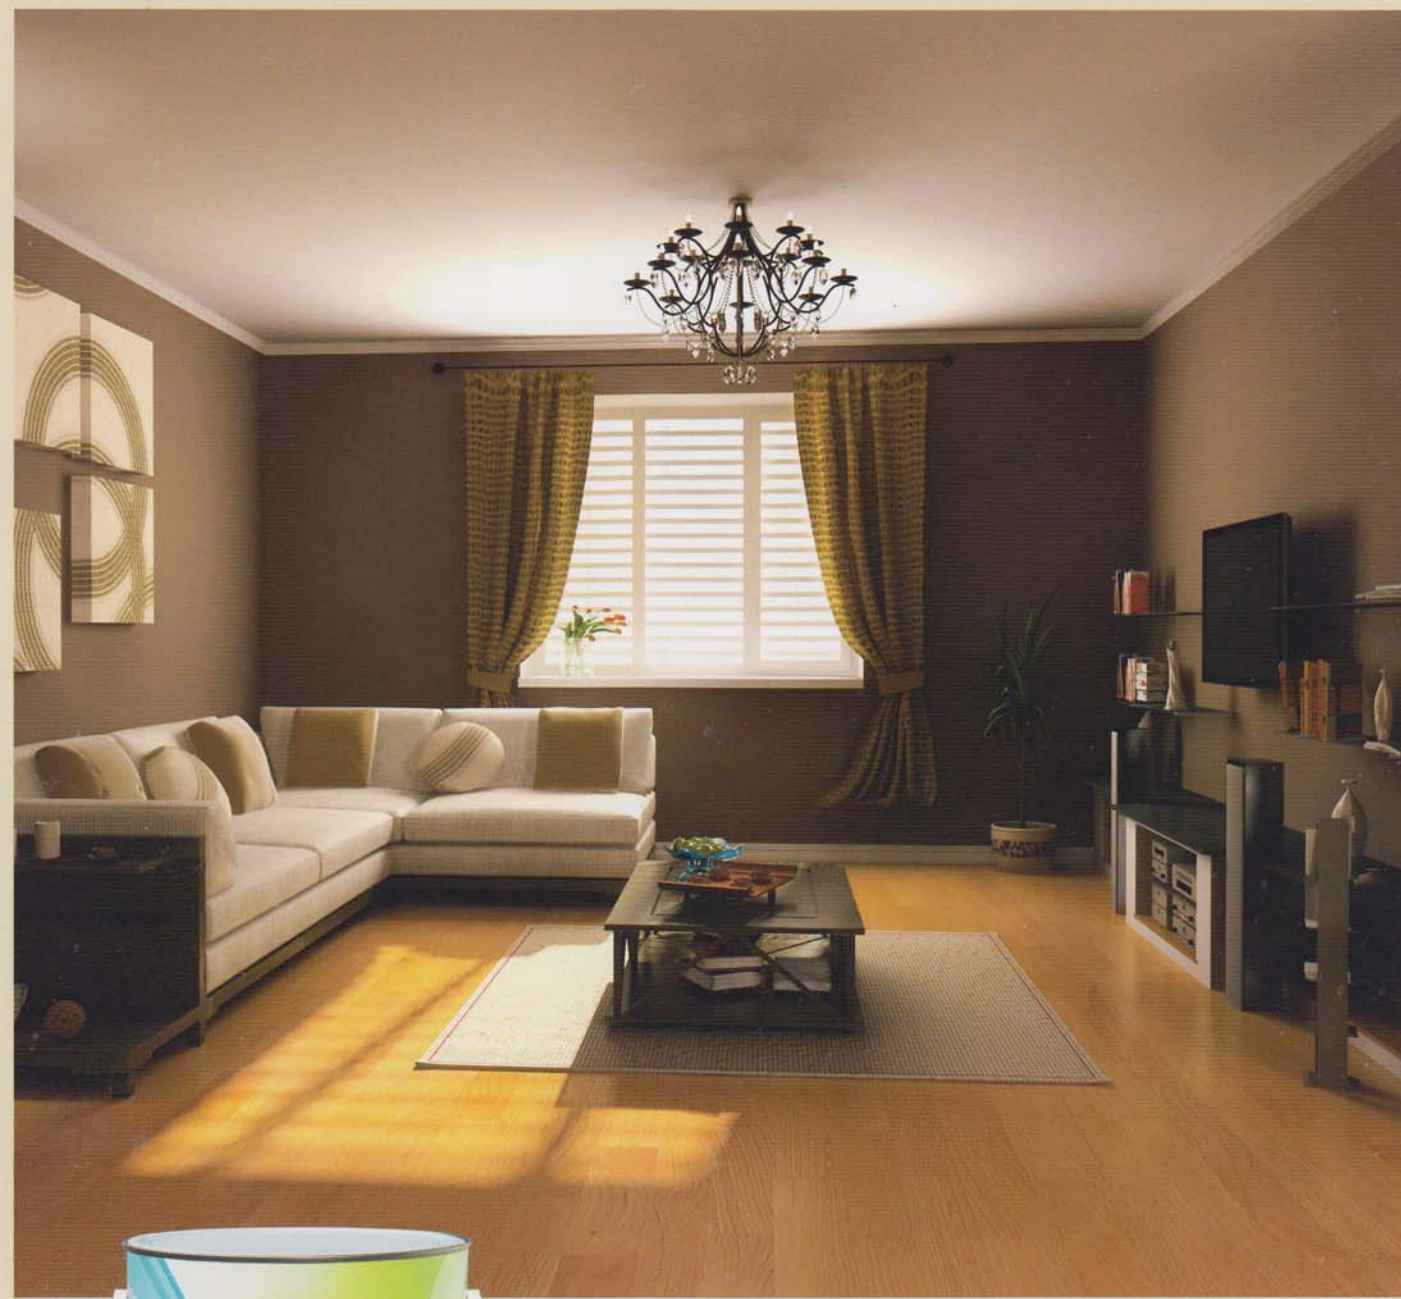

<http://www.kossanpaint.com>

ES-V1 • EMATEX SUPER is a premium quality interior wall finish.

ASUKA COLOUR TECHNOLOGIES PTE LTD 34 Kuan Tick Road, Singapore 628780

EMATEX SUPER. INTERIOR WALL FINISH.

ES-V1